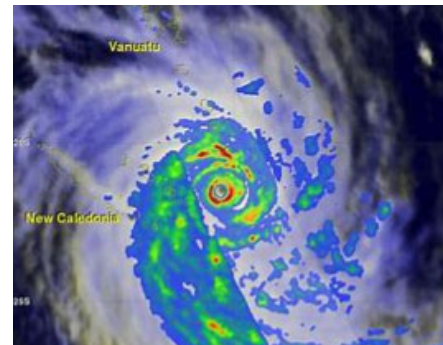

Challenges in Meeting Targets

- Geographical location and isolation;
- About 80% of PICT energy uses petroleum;
- Highly vulnerable to the impacts of CC;
- Frequent natural disasters (e.g. cyclone, typhoons);
- Energy Efficiency initiatives not enough;
- Ongoing fossil fuel subsidy;
- Coordination and collaboration need strengthening.