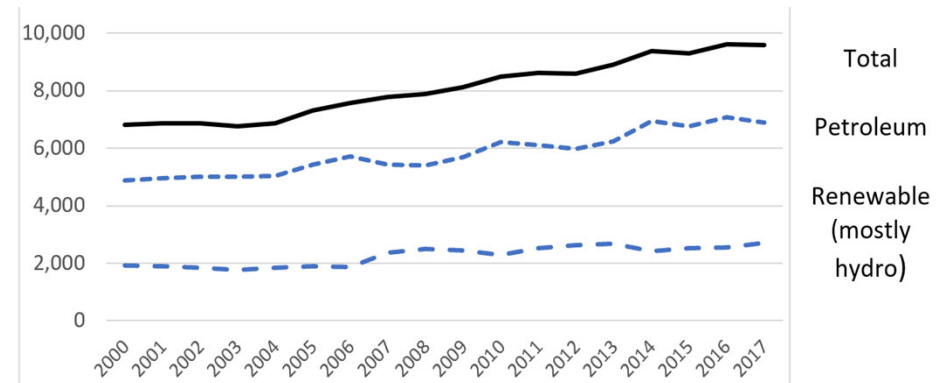

Challenges in Meeting Targets

- Geographical location and isolation;
- About 80% of PICT energy uses petroleum;
- Highly vulnerable to the impacts of CC;
- Frequent natural disasters (e.g. cyclone, typhoons);
- Energy Efficiency initiatives not enough;
- Ongoing fossil fuel subsidy;
- Coordination and collaboration need strengthening.

PICT Electricity Generation 2000-2017 (GWh)